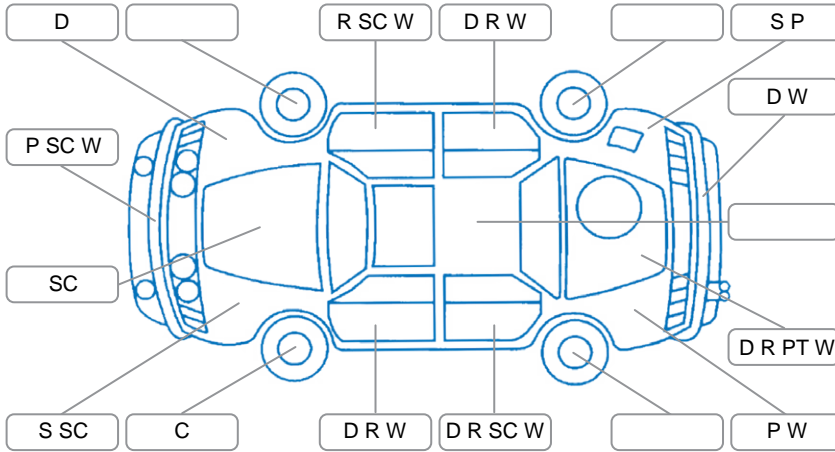

Report ID:	28,182,016	Version:	2
Created:	15 May 2026		

Make:	Toyota	Model:	Wish
Body Style:	Wagon	Year:	2006
Rego No.:	JAE844	Rego Expiry:	04 Sep 2026
WoF Expiry:	12 Jun 2026	Odometer:	178,273 Kms
Good No.:	28182016	VIN:	7AT0H64BX15331734
Next Service:	183340	Service History:	No

### Key

S = Scratch    R = Rust    C = Crack    \* = Decals    W = Significant scuffs  
 D = Dent    PT = Paint defect    P = Pin dent    SC = Stone Chips

Note: some defects and blemishes may not be displayed in the diagram

### Body Inspection Comments

Damage to right quarter panel  
 Rear bumper misaligned  
 Left sill dented

Conditions During Body Inspection

Dry