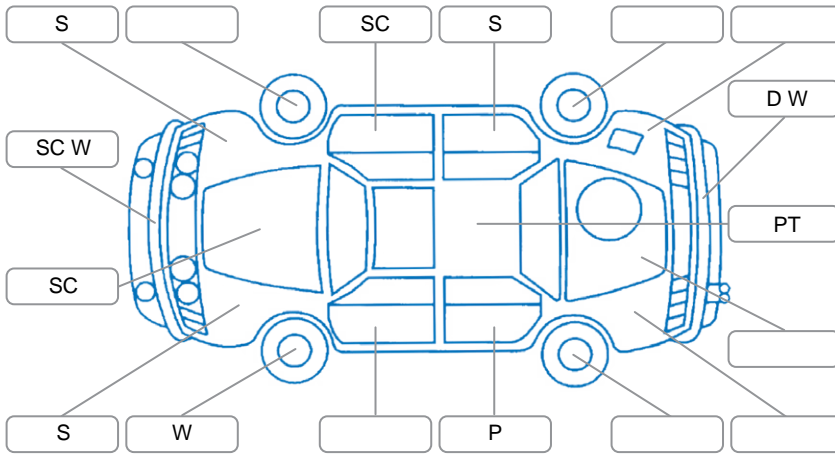

Report ID:	28,181,801	Version:	1
Created:	18 May 2026		

Make:	Toyota	Model:	Camry
Body Style:	Sedan	Year:	2018
Rego No.:	LCY234	Rego Expiry:	23 Mar 2026
WoF Expiry:	10 Mar 2027	Odometer:	140,484 Kms
Good No.:	28181801	VIN:	6T1BF3FK80X111937
Next Service:	8/7/25 or 142323km	Service History:	No

Key
 S = Scratch R = Rust C = Crack * = Decals W = Significant scuffs
 D = Dent PT = Paint defect P = Pin dent SC = Stone Chips

Note: some defects and blemishes may not be displayed in the diagram

Body Inspection Comments

Big stone chips right hand side of windscreen.
 Paint defect/service corrosion on roof along top of windscreen

Conditions During Body Inspection Dry

Under Carriage and Under Bonnet Inspection Comments

Rear rotors worn/pitted.