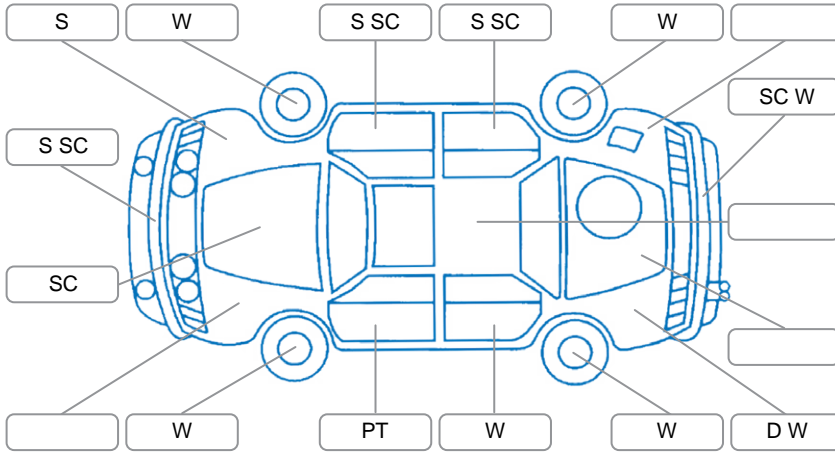

Key

S = Scratch R = Rust C = Crack * = Decals W = Significant scuffs
 D = Dent PT = Paint defect P = Pin dent SC = Stone Chips

Note: some defects and blemishes may not be displayed in the diagram

Body Inspection Comments

Left sill dented

Conditions During Body Inspection

Dry

Under Carriage and Under Bonnet Inspection Comments

Engine oil leak

Interior Comments

Seats:	Average
Carpets:	Average
Panels:	Average
Dashboard:	Average