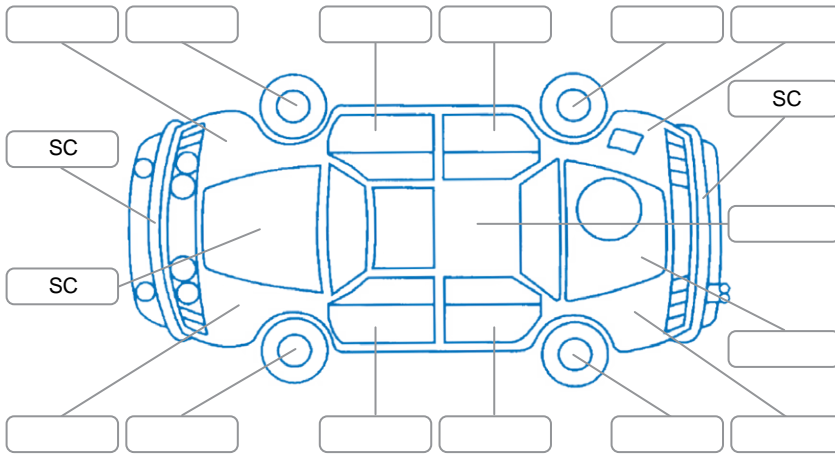

Report ID:	28,181,736	Version:	1
Created:	14 May 2026		

Make:	KIA	Model:	Cerato
Body Style:	Hatchback	Year:	2016
Rego No.:	KBK527	Rego Expiry:	31 Aug 2026
WoF Expiry:	17 Aug 2026	Odometer:	48,172 Kms
Good No.:	28181736	VIN:	KNAFX517MH5625805
Next Service:	57660	Service History:	Yes

Key
 S = Scratch R = Rust C = Crack * = Decals W = Significant scuffs
 D = Dent PT = Paint defect P = Pin dent SC = Stone Chips

Note: some defects and blemishes may not be displayed in the diagram

Body Inspection Comments

Minor crack in windscreen

Conditions During Body Inspection Dry

Under Carriage and Under Bonnet Inspection Comments

Interior Comments

Seats:	Good
Carpets:	Good
Panels:	Good
Dashboard:	Good

General Comments