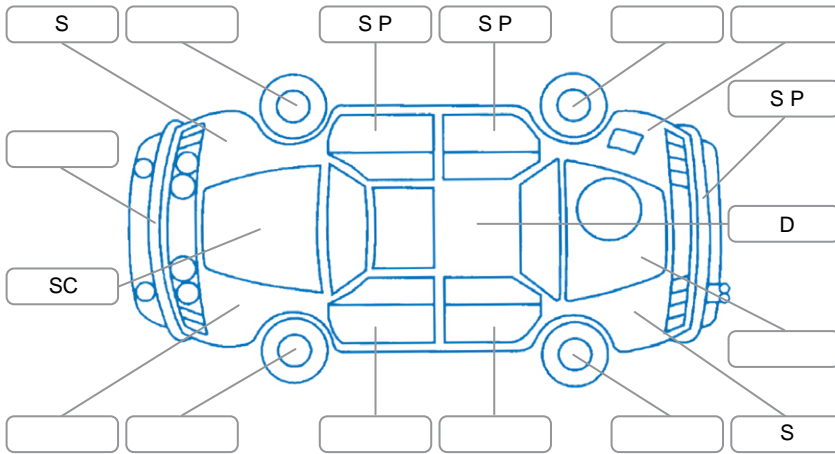

Report ID:	28,181,654	Version:	2
Created:	20 May 2026		

Make:	Mitsubishi	Model:	Eclipse Cross
Body Style:	SUV	Year:	2023
Rego No.:	PQU601	Rego Expiry:	28 Feb 2027
WoF Expiry:	01 Mar 2027	Odometer:	48,505 Kms
Good No.:	28181654	VIN:	JMFXDGL3WPZ000154
Next Service:	59,000 Kms.	Service History:	Yes

**Key**  
 S = Scratch    R = Rust    C = Crack    \* = Decals    W = Significant scuffs  
 D = Dent    PT = Paint defect    P = Pin dent    SC = Stone Chips

Note: some defects and blemishes may not be displayed in the diagram