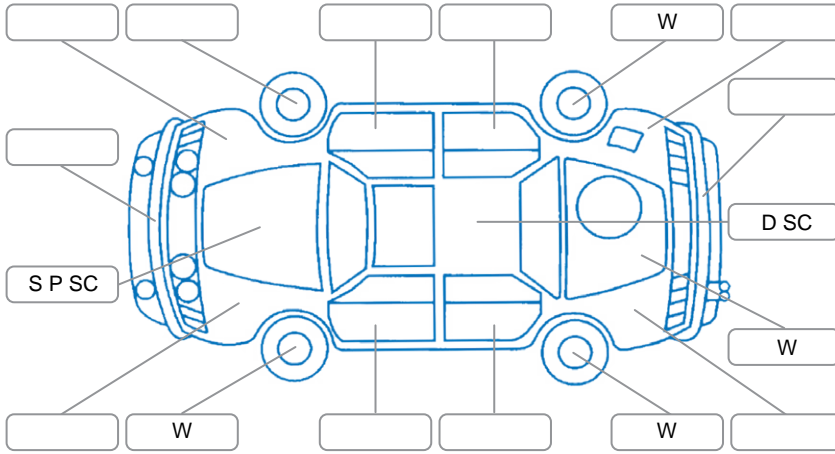

Report ID:	28,181,506	Version:	1
Created:	15 May 2026		

Make:	Toyota	Model:	Hiace
Body Style:	Van	Year:	2018
Rego No.:	LHK62	Rego Expiry:	03 Nov 2026
WoF Expiry:	28 May 2026	Odometer:	97,043 Kms
Good No.:	28181506	VIN:	JTFPT22P400019816
Next Service:	100000	Service History:	Yes

Key

S = Scratch R = Rust C = Crack * = Decals W = Significant scuffs
 D = Dent PT = Paint defect P = Pin dent SC = Stone Chips

Note: some defects and blemishes may not be displayed in the diagram

Body Inspection Comments

Conditions During Body Inspection: Dry

Under Carriage and Under Bonnet Inspection Comments

Interior Comments

Seats:	Good
Carpets:	Good
Panels:	Good
Dashboard:	Good

General Comments

Road Conditions During Test Drive	Dry
Engine Timing Mechanism	Timing Chain
Evidence of Cam Belt Replacement	<input type="checkbox"/> Yes <input type="checkbox"/> No Kms