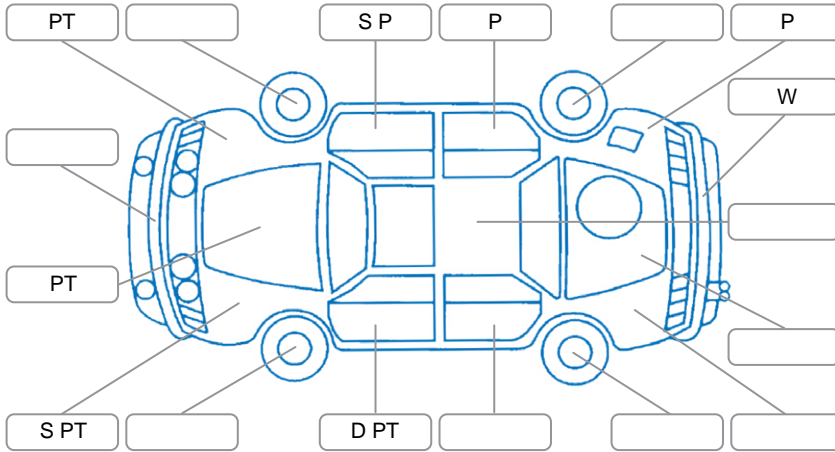

Key

S = Scratch R = Rust C = Crack * = Decals W = Significant scuffs
 D = Dent PT = Paint defect P = Pin dent SC = Stone Chips

Note: some defects and blemishes may not be displayed in the diagram

Body Inspection Comments

Surface Rust Near Latch

Conditions During Body Inspection

Dry

Under Carriage and Under Bonnet Inspection Comments

Underbody Surface Rust
 Rear Bump Stops Damaged

Interior Comments

Seats:	Average
Carpets:	Average
Panels:	Average
Dashboard:	Average