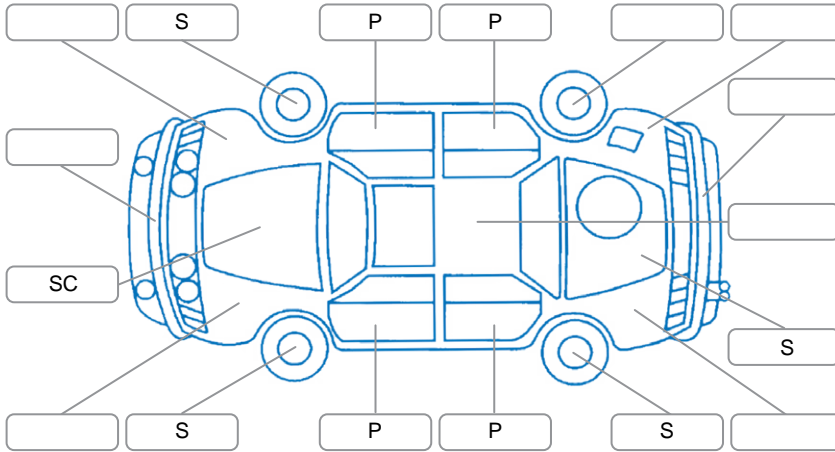

Report ID:	28,180,970	Version:	1
Created:	14 May 2026		

Make:	Peugeot	Model:	3008
Body Style:	SUV	Year:	2017
Rego No.:	KYA454	Rego Expiry:	28 Mar 2027
WoF Expiry:	02 Mar 2027	Odometer:	110,521 Kms
Good No.:	28180970	VIN:	VF3M45GYWHS219775
Next Service:	117,000kms	Service History:	No

Key
 S = Scratch R = Rust C = Crack * = Decals W = Significant scuffs
 D = Dent PT = Paint defect P = Pin dent SC = Stone Chips

Note: some defects and blemishes may not be displayed in the diagram

Body Inspection Comments

Conditions During Body Inspection: Wet

Under Carriage and Under Bonnet Inspection Comments

Interior Comments

Seats:	Good
Carpets:	Good
Panels:	Good
Dashboard:	Good

General Comments

Road Conditions During Test Drive	Dry
Engine Timing Mechanism	Timing Chain
Evidence of Cam Belt Replacement	<input type="checkbox"/> Yes <input type="checkbox"/> No Kms
Inspected by:	LukaAjitvan Woerden
Published by:	LukaAjitvan Woerden
Inspection Date:	14 May 2026