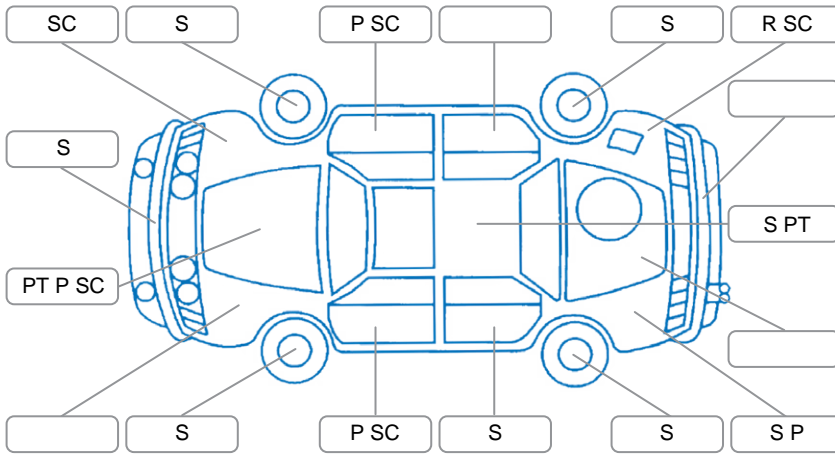

Report ID:	28,180,962	Version:	2
Created:	18 May 2026		

Make:	Nissan	Model:	Note
Body Style:	Hatchback	Year:	2006
Rego No.:	JDQ651	Rego Expiry:	08 Aug 2026
WoF Expiry:	08 Jan 2027	Odometer:	199,064 Kms
Good No.:	28180962	VIN:	7AT0DH79X15148042
Next Service:	205,200kms	Service History:	No

Key
 S = Scratch R = Rust C = Crack * = Decals W = Significant scuffs
 D = Dent PT = Paint defect P = Pin dent SC = Stone Chips

Note: some defects and blemishes may not be displayed in the diagram

Body Inspection Comments

Hatch door handle cracked.

Conditions During Body Inspection

Dry

Under Carriage and Under Bonnet Inspection Comments

Underbody rust

Interior Comments

Seats:	Average
Carpets:	Average
Panels:	Average
Dashboard:	Average