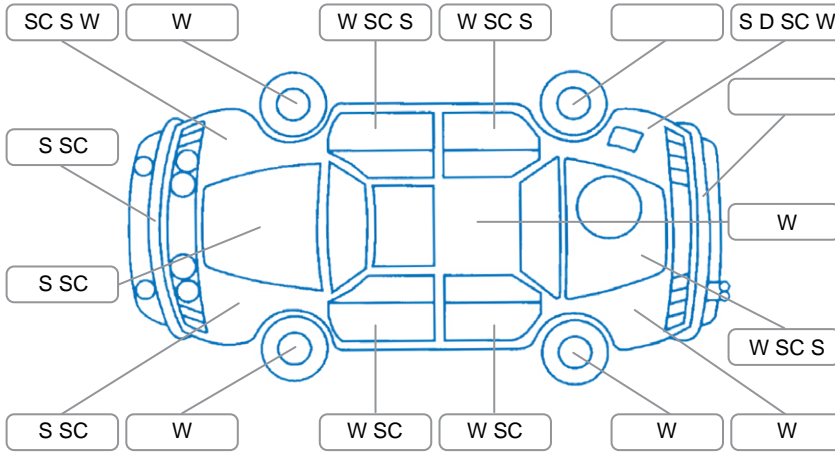

Report ID:	28,180,943	Version:	2
Created:	11 Jun 2026		

Make:	BMW	Model:	Activehybrid
Body Style:	Sedan	Year:	2012
Rego No.:	NRN271	Rego Expiry:	11 May 2026
WoF Expiry:	25 Dec 2026	Odometer:	95,444 Kms
Good No.:	28180943	VIN:	WBA3F92060F203336
Next Service:	101,000 Kms	Service History:	Yes

Key
 S = Scratch R = Rust C = Crack * = Decals W = Significant scuffs
 D = Dent PT = Paint defect P = Pin dent SC = Stone Chips

Note: some defects and blemishes may not be displayed in the diagram

Body Inspection Comments