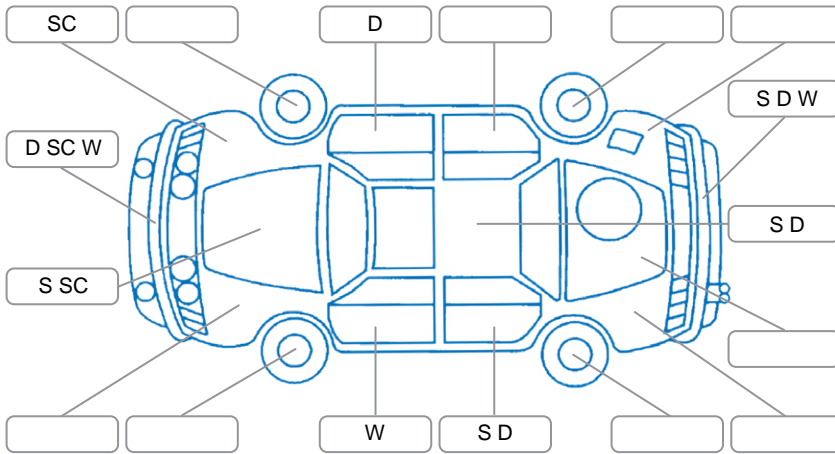

Report ID:	28,180,904	Version:	3
Created:	20 May 2026		

Make:	Ford	Model:	Ranger
Body Style:	Utility	Year:	2022
Rego No.:	PDK359	Rego Expiry:	22 Sep 2026
WoF Expiry:	12 Mar 2027	Odometer:	194,526 Kms
Good No.:	28180904	VIN:	MPBUMFF50MX373019
Next Service:	203000	Service History:	Yes

Key

S = Scratch R = Rust C = Crack * = Decals W = Significant scuffs
 D = Dent PT = Paint defect P = Pin dent SC = Stone Chips

Note: some defects and blemishes may not be displayed in the diagram

Body Inspection Comments