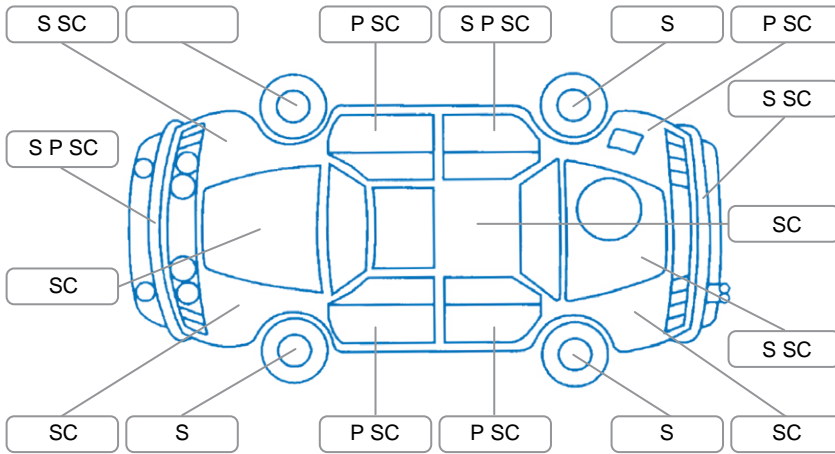

Report ID:	28,180,841	Version:	1
Created:	14 May 2026		

Make:	Peugeot	Model:	508
Body Style:	Wagon	Year:	2021
Rego No.:	RUA868	Rego Expiry:	31 Jan 2027
WoF Expiry:	24 Feb 2027	Odometer:	69,944 Kms
Good No.:	28180841	VIN:	VR3F45GGPLY027386
Next Service:	76,000 Kms	Service History:	No

Key
 S = Scratch R = Rust C = Crack * = Decals W = Significant scuffs
 D = Dent PT = Paint defect P = Pin dent SC = Stone Chips

Note: some defects and blemishes may not be displayed in the diagram

Body Inspection Comments