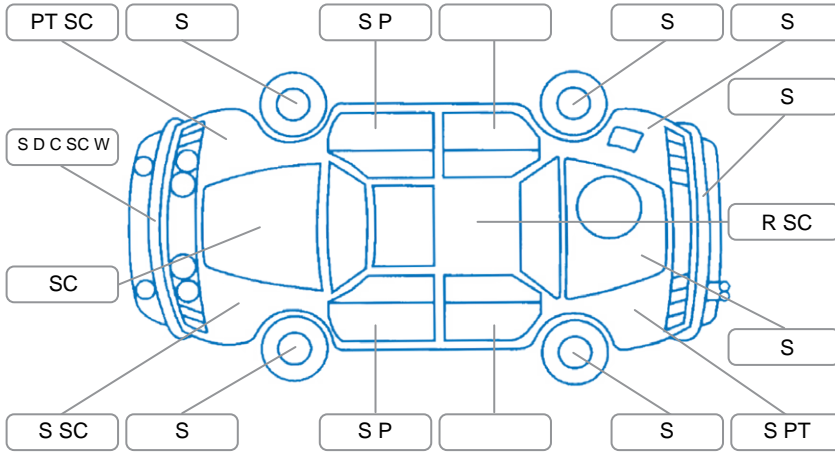

Report ID:	28,180,785	Version:	1
Created:	27 May 2026		

Make:	Nissan	Model:	Fairlady
Body Style:	Sports Car	Year:	2005
Rego No.:	GKK410	Rego Expiry:	15 Sep 2026
WoF Expiry:	11 May 2027	Odometer:	166,327 Kms
Good No.:	28180785	VIN:	7AT0DH2PX12420696
Next Service:	176,300km's	Service History:	No

Key

S = Scratch R = Rust C = Crack * = Decals W = Significant scuffs
 D = Dent PT = Paint defect P = Pin dent SC = Stone Chips

Note: some defects and blemishes may not be displayed in the diagram

Body Inspection Comments