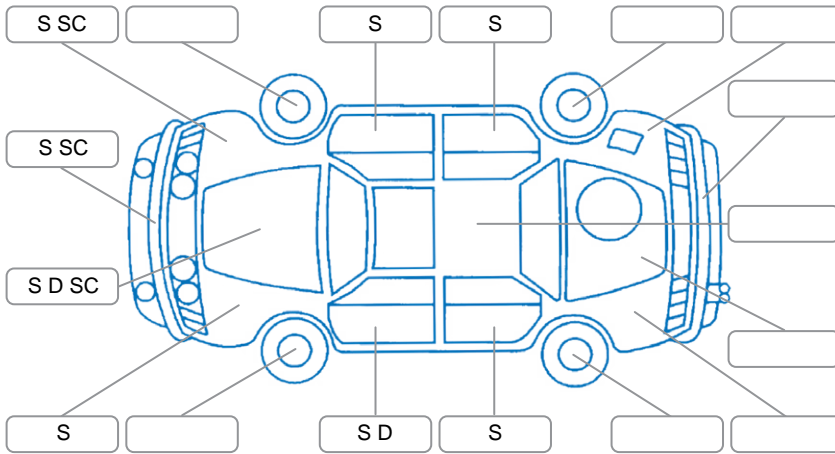

Report ID:	28,180,728	Version:	3
Created:	20 May 2026		

Make:	Mazda	Model:	Bt-50
Body Style:	Utility	Year:	2018
Rego No.:	LRD161	Rego Expiry:	26 Sep 2026
WoF Expiry:	02 Jun 2027	Odometer:	238,963 Kms
Good No.:	28180728	VIN:	MMOUR0YG100850491
Next Service:	243,000 Kms	Service History:	Yes

**Key**

S = Scratch    R = Rust    C = Crack    \* = Decals    W = Significant scuffs  
 D = Dent    PT = Paint defect    P = Pin dent    SC = Stone Chips

Note: some defects and blemishes may not be displayed in the diagram