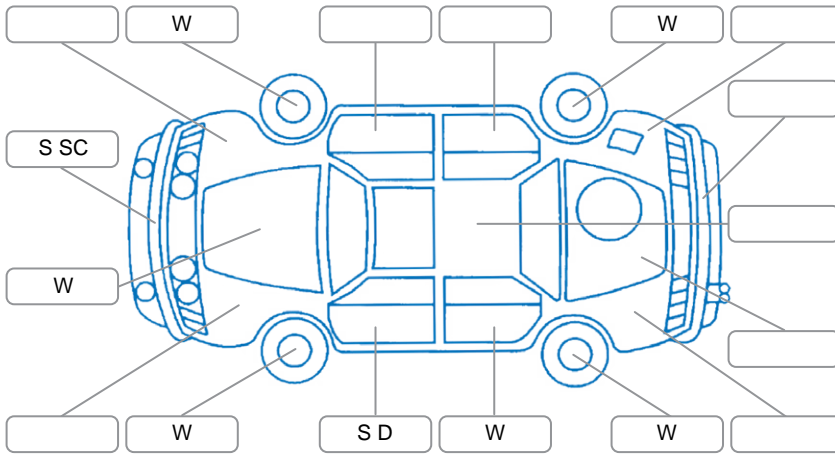

Report ID:	28,180,684	Version:	1
Created:	26 May 2026		

Make:	Hyundai	Model:	I30
Body Style:	Hatchback	Year:	2011
Rego No.:	GCD199	Rego Expiry:	28 Sep 2026
WoF Expiry:	04 Jun 2027	Odometer:	72,632 Kms
Good No.:	28180684	VIN:	KMHDC51SMCU364577
Next Service:	89000	Service History:	No

**Key**  
 S = Scratch    R = Rust    C = Crack    \* = Decals    W = Significant scuffs  
 D = Dent    PT = Paint defect    P = Pin dent    SC = Stone Chips

Note: some defects and blemishes may not be displayed in the diagram