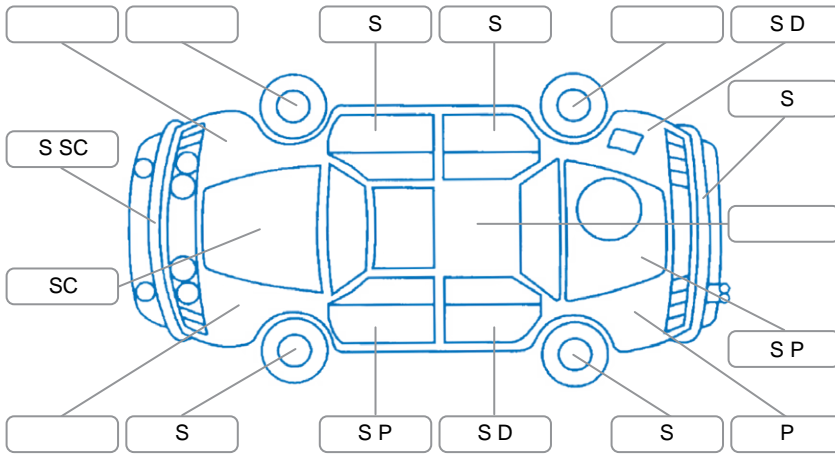

### Key

S = Scratch    R = Rust    C = Crack    \* = Decals    W = Significant scuffs  
 D = Dent    PT = Paint defect    P = Pin dent    SC = Stone Chips

Note: some defects and blemishes may not be displayed in the diagram

### Body Inspection Comments

Has a poor stone chip repair done to right side viewing area of windscreen.

Conditions During Body Inspection

Dry