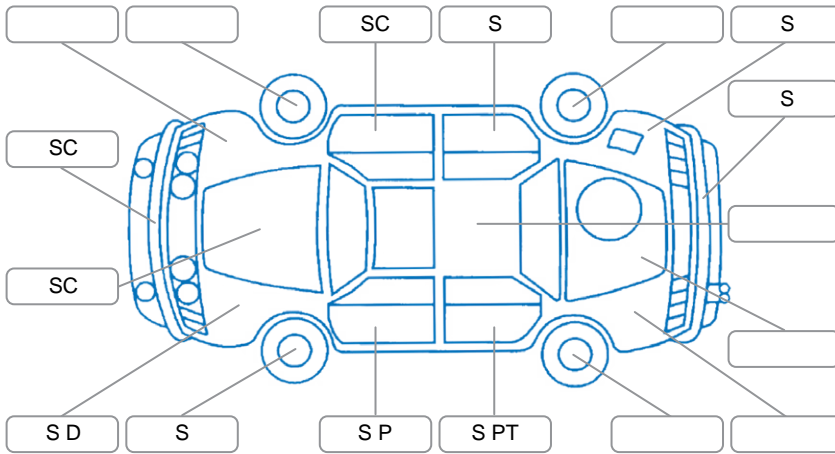

Report ID:	28,180,507	Version:	2
Created:	14 May 2026		

Make:	Hyundai	Model:	Santa FE
Body Style:	SUV	Year:	2006
Rego No.:	DND623	Rego Expiry:	10 Oct 2026
WoF Expiry:	15 Jun 2026	Odometer:	212,142 Kms
Good No.:	28180507	VIN:	KMESH81WR7U102760
Next Service:	214000 Kms	Service History:	No

Key
 S = Scratch R = Rust C = Crack * = Decals W = Significant scuffs
 D = Dent PT = Paint defect P = Pin dent SC = Stone Chips

Note: some defects and blemishes may not be displayed in the diagram

Body Inspection Comments

Conditions During Body Inspection: Dry

Under Carriage and Under Bonnet Inspection Comments

Interior Comments

Seats:	Average
Carpets:	Average
Panels:	Average
Dashboard:	Average

General Comments

oil leak. Drivers wing mirror broken. Steering wheel radio controls not working.