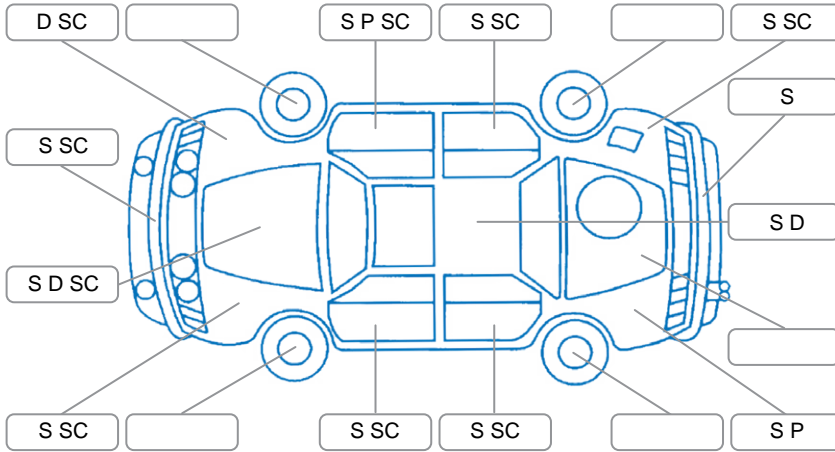

Report ID:	28,180,498	Version:	3
Created:	21 May 2026		

Make:	Ford	Model:	Everest
Body Style:	SUV	Year:	2022
Rego No.:	PHJ498	Rego Expiry:	04 Jul 2026
WoF Expiry:	02 Jun 2027	Odometer:	96,460 Kms
Good No.:	28180498	VIN:	MNAAXXMAWANS97332
Next Service:	101,000 Kms	Service History:	Yes

**Key**

S = Scratch    R = Rust    C = Crack    \* = Decals    W = Significant scuffs  
 D = Dent    PT = Paint defect    P = Pin dent    SC = Stone Chips

Note: some defects and blemishes may not be displayed in the diagram