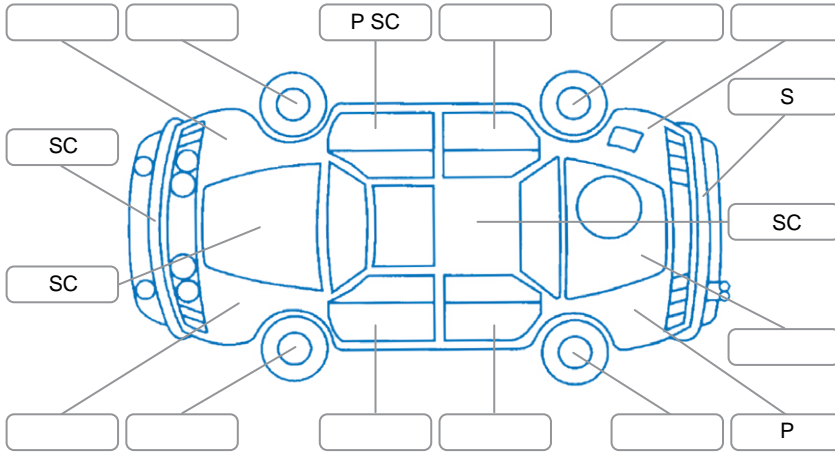

Report ID:	28,180,446	Version:	2
Created:	22 May 2026		

Make:	Hyundai	Model:	Santa FE
Body Style:	SUV	Year:	2014
Rego No.:	HMM362	Rego Expiry:	18 Jun 2026
WoF Expiry:	05 Jun 2027	Odometer:	178,224 Kms
Good No.:	28180446	VIN:	KMHST81XSEU295131
Next Service:	188200	Service History:	No

Key

S = Scratch R = Rust C = Crack * = Decals W = Significant scuffs
 D = Dent PT = Paint defect P = Pin dent SC = Stone Chips

Note: some defects and blemishes may not be displayed in the diagram

Body Inspection Comments

Conditions During Body Inspection: Dry

Under Carriage and Under Bonnet Inspection Comments

Interior Comments

Seats:	Average
Carpets:	Good
Panels:	Good
Dashboard:	Good

General Comments

Road Conditions During Test Drive	Dry	
Engine Timing Mechanism	Timing Chain	
Evidence of Cam Belt Replacement	<input type="checkbox"/> Yes <input type="checkbox"/> No	Kms
Inspected by:	Chris Buckley	
Published by:	Liam Walls	
Inspection Date:	13 May 2026	