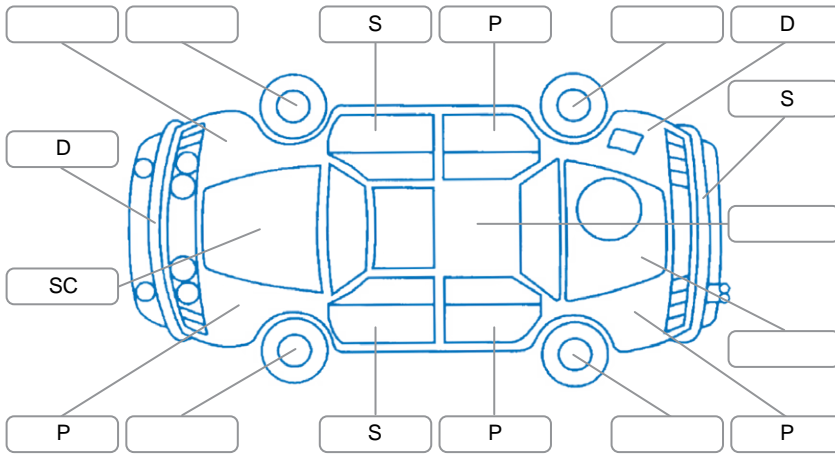

Report ID:	28,180,357	Version:	2
Created:	28 May 2026		

Make:	Mazda	Model:	Mazda6
Body Style:	Wagon	Year:	2014
Rego No.:	HKY464	Rego Expiry:	07 Jan 2027
WoF Expiry:	11 Mar 2027	Odometer:	273,442 Kms
Good No.:	28180357	VIN:	JM0GJ103100129631
Next Service:	267762	Service History:	No

Key
 S = Scratch R = Rust C = Crack * = Decals W = Significant scuffs
 D = Dent PT = Paint defect P = Pin dent SC = Stone Chips

Note: some defects and blemishes may not be displayed in the diagram

Body Inspection Comments

Conditions During Body Inspection: Dry

Under Carriage and Under Bonnet Inspection Comments

Interior Comments

Seats:	Average
Carpets:	Average
Panels:	Average
Dashboard:	Average

General Comments

Road Conditions During Test Drive	Dry		
Engine Timing Mechanism	Timing Chain		
Evidence of Cam Belt Replacement	<input type="checkbox"/> Yes	<input type="checkbox"/> No	Kms
Inspected by:	Darren Beban		
Published by:	James Scott		
Inspection Date:	13 May 2026		