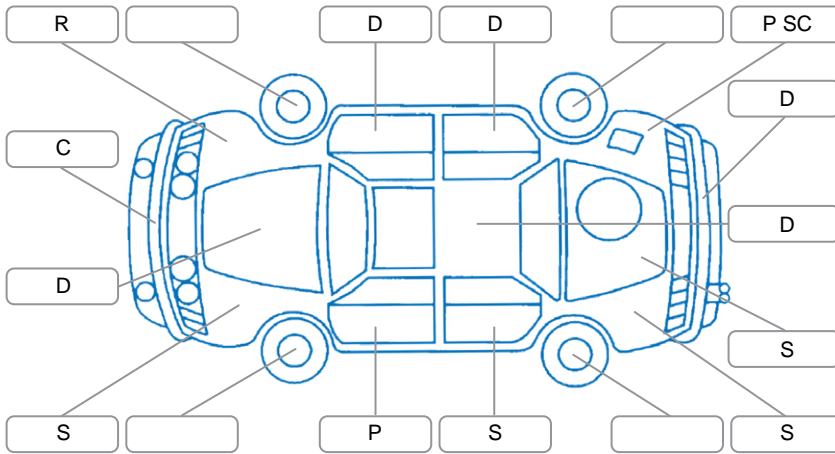

Report ID:	28,180,303	Version:	1
Created:	20 May 2026		

Make:	Nissan	Model:	March
Body Style:	Hatchback	Year:	2000
Rego No.:	CGS873	Rego Expiry:	17 Jul 2026
WoF Expiry:	02 Oct 2026	Odometer:	131,435 Kms
Good No.:	28180303	VIN:	7A8DH0K0704187779
Next Service:	140000	Service History:	No

Key

S = Scratch R = Rust C = Crack * = Decals W = Significant scuffs
 D = Dent PT = Paint defect P = Pin dent SC = Stone Chips

Note: some defects and blemishes may not be displayed in the diagram

Body Inspection Comments

Oil leak.

Conditions During Body Inspection

Dry

Under Carriage and Under Bonnet Inspection Comments

Interior Comments

Seats:	Average
Carpets:	Average
Panels:	Average
Dashboard:	Average

General Comments

Suspension creak front.