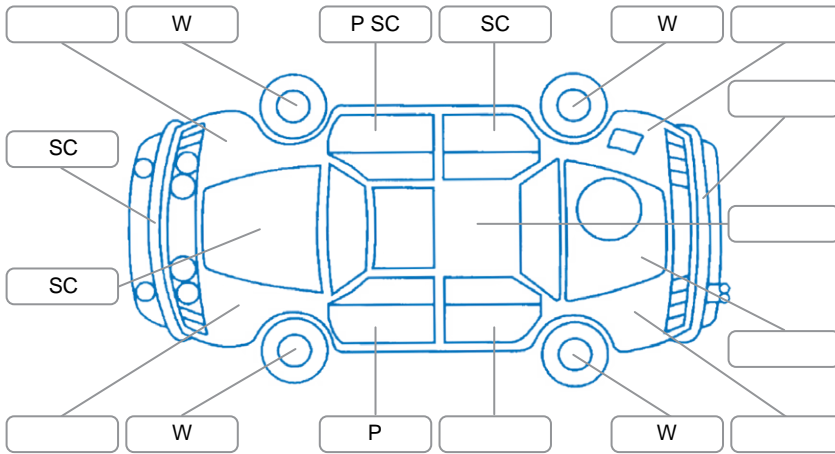

Report ID:	28,180,272	Version:	1
Created:	13 May 2026		

Make:	Volkswagen	Model:	Tiguan
Body Style:	SUV	Year:	2013
Rego No.:	PGW281	Rego Expiry:	16 Sep 2026
WoF Expiry:	24 Sep 2026	Odometer:	107,015 Kms
Good No.:	28180272	VIN:	WVGZZZ5NZEW012167
Next Service:	117000	Service History:	No

Key
 S = Scratch R = Rust C = Crack * = Decals W = Significant scuffs
 D = Dent PT = Paint defect P = Pin dent SC = Stone Chips

Note: some defects and blemishes may not be displayed in the diagram

Body Inspection Comments