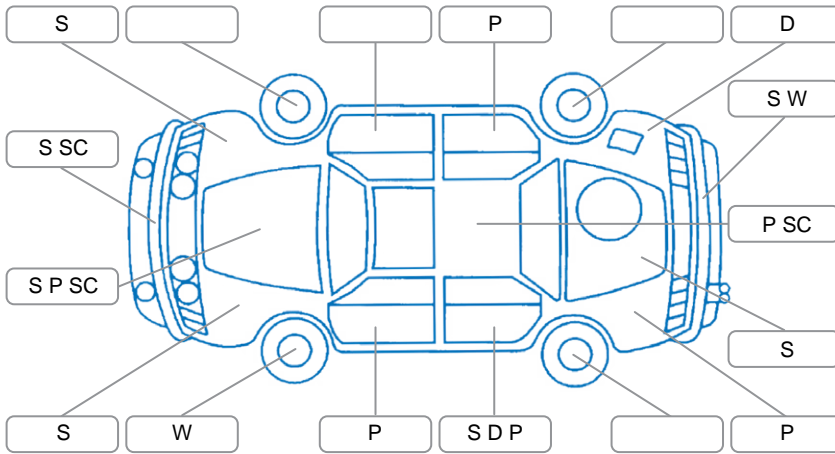

Report ID:	28,180,201	Version:	3
Created:	19 May 2026		

Make:	Subaru	Model:	XV
Body Style:	SUV	Year:	2021
Rego No.:	NMY791	Rego Expiry:	28 Jun 2026
WoF Expiry:	02 Jun 2027	Odometer:	83,696 Kms
Good No.:	28180201	VIN:	JF1GT7KL5MG120114
Next Service:	94,000 Kms	Service History:	Yes

Key
 S = Scratch R = Rust C = Crack * = Decals W = Significant scuffs
 D = Dent PT = Paint defect P = Pin dent SC = Stone Chips

Note: some defects and blemishes may not be displayed in the diagram

Body Inspection Comments