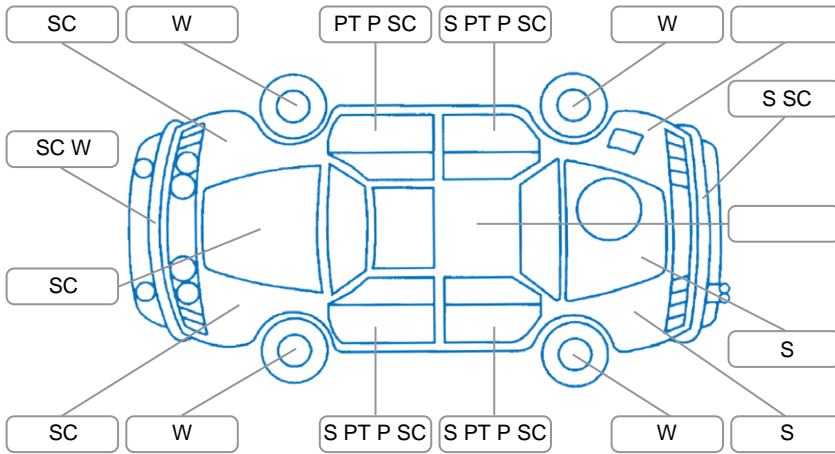

Key

S = Scratch R = Rust C = Crack * = Decals W = Significant scuffs
 D = Dent PT = Paint defect P = Pin dent SC = Stone Chips

Note: some defects and blemishes may not be displayed in the diagram

Body Inspection Comments

Windscreen edges delaminating slightly.

Conditions During Body Inspection

Dry

Under Carriage and Under Bonnet Inspection Comments

Front wheel drive.
 Freshly serviced.

Interior Comments

Seats:	Average
Carpets:	Average
Panels:	Average
Dashboard:	Average