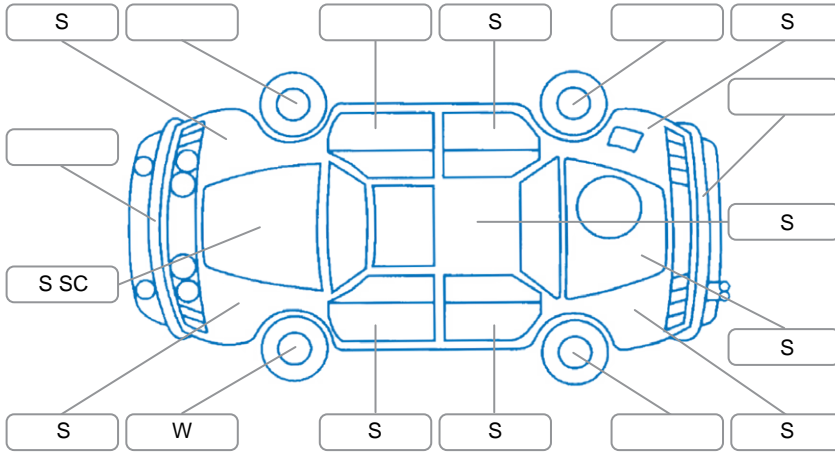

Report ID:	28,180,152	Version:	2
Created:	19 May 2026		

Make:	Mini	Model:	Cooper S
Body Style:	Hatchback	Year:	2015
Rego No.:	QCF406	Rego Expiry:	29 Jun 2026
WoF Expiry:	15 Jul 2026	Odometer:	129,016 Kms
Good No.:	28180152	VIN:	WMWXS720602C47445
Next Service:	99,500	Service History:	No

Key

S = Scratch R = Rust C = Crack * = Decals W = Significant scuffs
 D = Dent PT = Paint defect P = Pin dent SC = Stone Chips

Note: some defects and blemishes may not be displayed in the diagram

Body Inspection Comments

Conditions During Body Inspection: Dry

Under Carriage and Under Bonnet Inspection Comments

Fwd
Oil Leaks

Interior Comments

Seats:	Good
Carpets:	Good
Panels:	Good
Dashboard:	Good

General Comments

Road Conditions During Test Drive	Dry		
Engine Timing Mechanism	Timing Chain		
Evidence of Cam Belt Replacement	<input type="checkbox"/> Yes	<input type="checkbox"/> No	Kms
Inspected by:	Kyle Kelly		
Published by:	Malcolm Thomas		
Inspection Date:	19 May 2026		