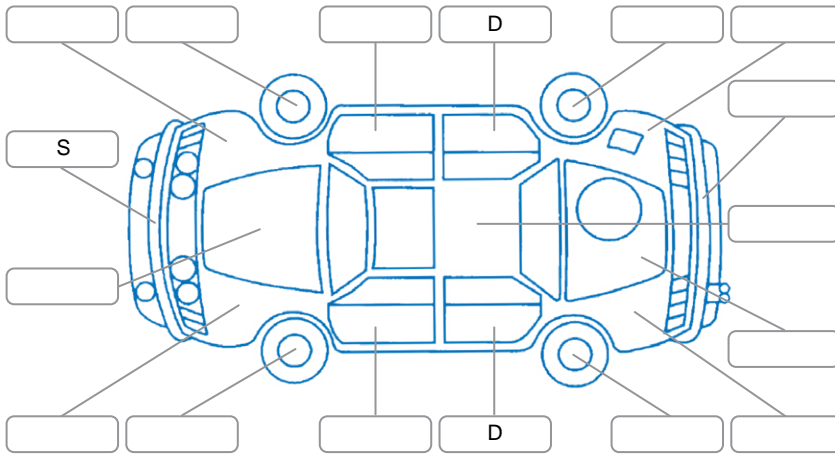

Report ID:	28,180,147	Version:	3
Created:	13 May 2026		

Make:	Nissan	Model:	X-Trail
Body Style:	Wagon	Year:	2006
Rego No.:	MZL658	Rego Expiry:	14 Apr 2026
WoF Expiry:	18 Mar 2026	Odometer:	141,634 Kms
Good No.:	28180147	VIN:	7AT0DH6LX20302847
Next Service:	144,234 kms	Service History:	No

**Key**  
 S = Scratch    R = Rust    C = Crack    \* = Decals    W = Significant scuffs  
 D = Dent    PT = Paint defect    P = Pin dent    SC = Stone Chips

Note: some defects and blemishes may not be displayed in the diagram

### Body Inspection Comments

R rear body seal torn, rear seat torn, interior boot rust, L rear seat belt frayed, steering wheel worn, underneath rust, engine oil leak,

Conditions During Body Inspection    Wet

### Under Carriage and Under Bonnet Inspection Comments

Both front lower arm bushes split.