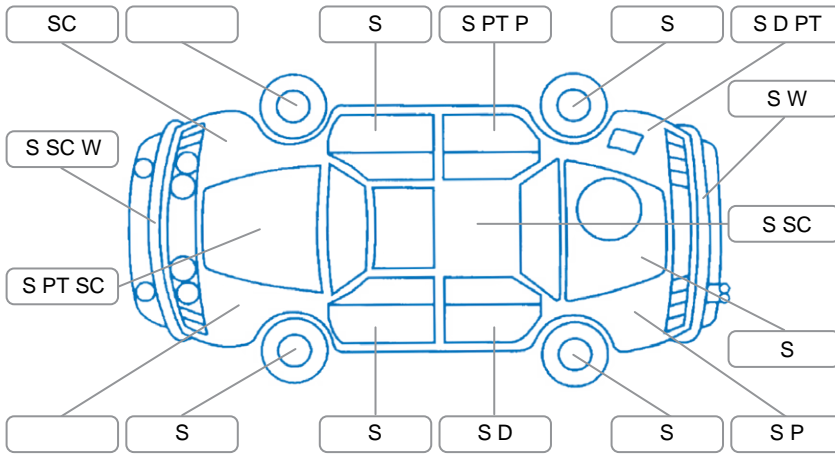

Report ID:	28,180,106	Version:	1
Created:	15 May 2026		

Make:	Toyota	Model:	Yaris
Body Style:	Hatchback	Year:	2018
Rego No.:	LPZ572	Rego Expiry:	16 Feb 2027
WoF Expiry:	27 May 2027	Odometer:	41,931 Kms
Good No.:	28180106	VIN:	JTDKW3D350D604133
Next Service:	51,922km's	Service History:	Yes

Key

S = Scratch R = Rust C = Crack * = Decals W = Significant scuffs
D = Dent PT = Paint defect P = Pin dent SC = Stone Chips

Note: some defects and blemishes may not be displayed in the diagram

Body Inspection Comments

Conditions During Body Inspection: Dry

Under Carriage and Under Bonnet Inspection Comments

Interior Comments

Seats:	Good
Carpets:	Good
Panels:	Good
Dashboard:	Good

General Comments

Road Conditions During Test Drive	Dry		
Engine Timing Mechanism	Timing Chain		
Evidence of Cam Belt Replacement	<input type="checkbox"/> Yes	<input type="checkbox"/> No	Kms
Inspected by:	Jason Young		
Published by:	Callum Busuttill		
Inspection Date:	15 May 2026		