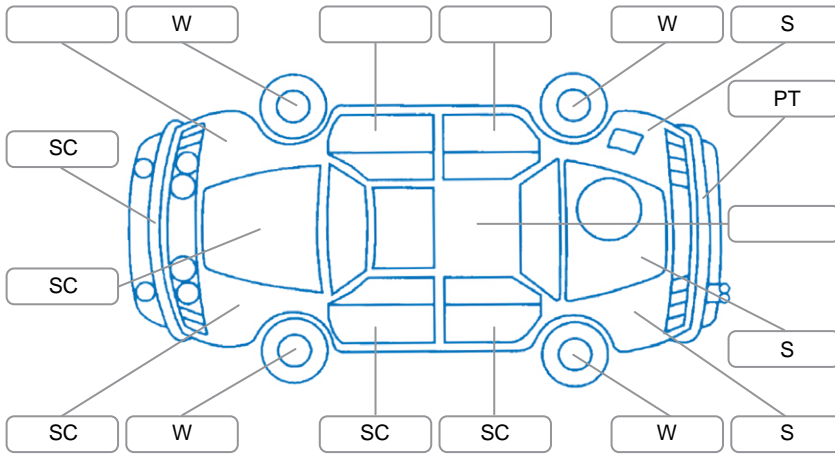

Report ID:	28,180,077	Version:	1
Created:	14 May 2026		

Make:	Volkswagen	Model:	Golf
Body Style:	Hatchback	Year:	2010
Rego No.:	FGB368	Rego Expiry:	13 Aug 2026
WoF Expiry:	19 Sep 2026	Odometer:	198,789 Kms
Good No.:	28180077	VIN:	WVVZZZ1KZAW171697
Next Service:	208000	Service History:	No

**Key**  
 S = Scratch    R = Rust    C = Crack    \* = Decals    W = Significant scuffs  
 D = Dent    PT = Paint defect    P = Pin dent    SC = Stone Chips

Note: some defects and blemishes may not be displayed in the diagram