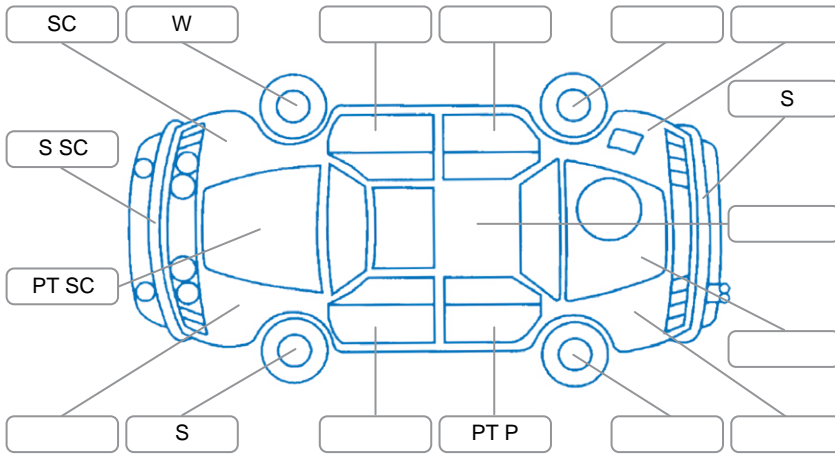

Key
 S = Scratch R = Rust C = Crack * = Decals W = Significant scuffs
 D = Dent PT = Paint defect P = Pin dent SC = Stone Chips

Note: some defects and blemishes may not be displayed in the diagram

Body Inspection Comments

Conditions During Body Inspection: Dry

Under Carriage and Under Bonnet Inspection Comments

Oil weep.

Interior Comments

Seats:	Good
Carpets:	Average
Panels:	Average
Dashboard:	Good

General Comments

Has an Android Aftermarket Stereo unit fitted and some steering wheel functions do not work