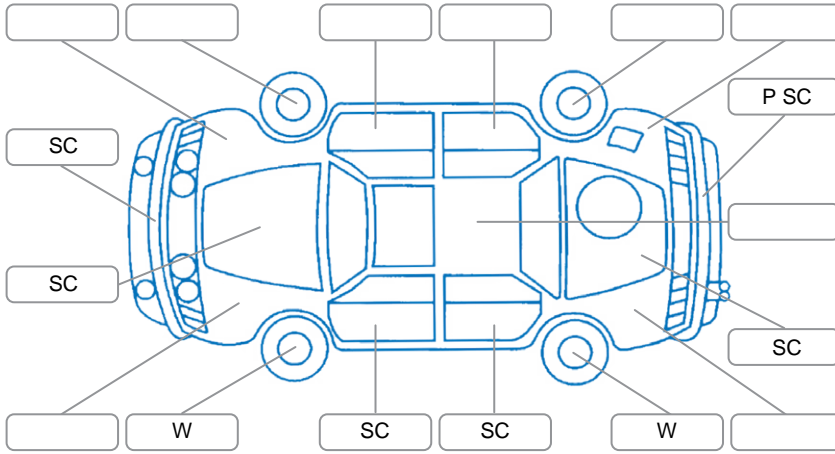

Key

S = Scratch R = Rust C = Crack * = Decals W = Significant scuffs
 D = Dent PT = Paint defect P = Pin dent SC = Stone Chips

Note: some defects and blemishes may not be displayed in the diagram

Body Inspection Comments

Conditions During Body Inspection: Dry

Under Carriage and Under Bonnet Inspection Comments

Front wheel drive

Interior Comments

Seats:	Good
Carpets:	Good
Panels:	Good
Dashboard:	Good

General Comments

Road Conditions During Test Drive	Dry		
Engine Timing Mechanism	Timing Chain		
Evidence of Cam Belt Replacement	<input type="checkbox"/> Yes	<input type="checkbox"/> No	Kms
Inspected by:	Janine Bell		
Published by:	Janine Bell		
Inspection Date:	12 May 2026		