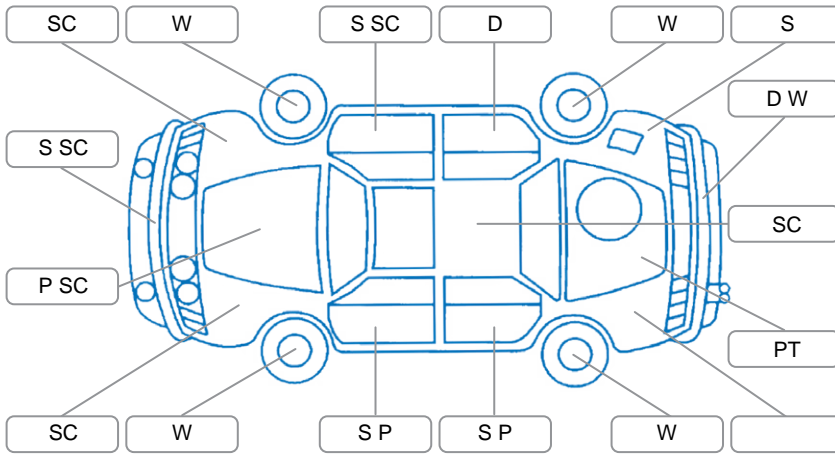

Report ID:	28,179,917	Version:	1
Created:	14 May 2026		

Make:	Subaru	Model:	Outback
Body Style:	Wagon	Year:	2004
Rego No.:	KSH86	Rego Expiry:	16 Jan 2027
WoF Expiry:	01 Apr 2027	Odometer:	147,307 Kms
Good No.:	28179917	VIN:	7AT0GF16X17021425
Next Service:	155,000kms	Service History:	No

**Key**

S = Scratch    R = Rust    C = Crack    \* = Decals    W = Significant scuffs  
 D = Dent    PT = Paint defect    P = Pin dent    SC = Stone Chips

Note: some defects and blemishes may not be displayed in the diagram

**Body Inspection Comments**

Window visors fitting is getting loose, refitting with new double side tape is recommended. Rear spoiler, tailgate top moulding paint is worn.

Conditions During Body Inspection: Dry

**Under Carriage and Under Bonnet Inspection Comments**

Weeping from right output of front diff and power steering rack.

**Interior Comments**

Seats:	Good
Carpets:	Good
Panels:	Good
Dashboard:	Surface is cracked. Trim peeled in middle.