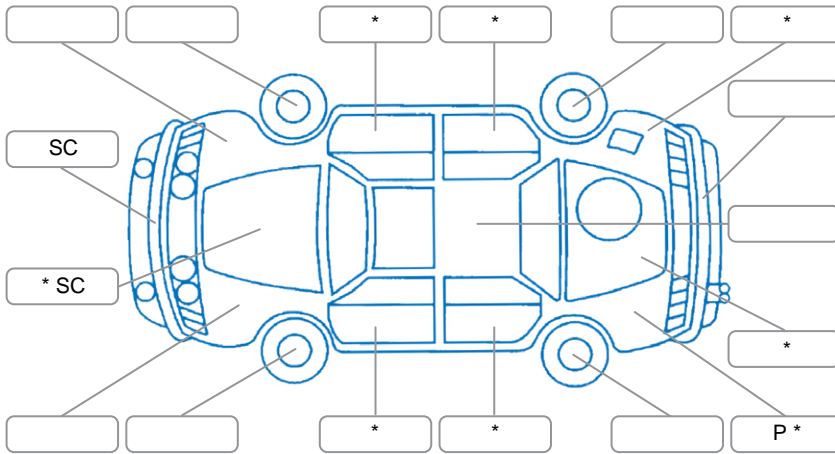

Report ID:	28,179,773	Version:	1
Created:	14 May 2026		

Make:	KIA	Model:	Sportage
Body Style:	SUV	Year:	2022
Rego No.:	PNH863	Rego Expiry:	10 Jun 2026
WoF Expiry:	12 Oct 2026	Odometer:	
Good No.:	28179773	VIN:	KNAPU81DMN7096424
Next Service:	93,000kms	Service History:	Yes

Key

S = Scratch R = Rust C = Crack * = Decals W = Significant scuffs
 D = Dent PT = Paint defect P = Pin dent SC = Stone Chips

Note: some defects and blemishes may not be displayed in the diagram

Body Inspection Comments

Conditions During Body Inspection Dry

Under Carriage and Under Bonnet Inspection Comments

Interior Comments

Seats:	Good
Carpets:	Good
Panels:	Good
Dashboard:	Good

General Comments

Road Conditions During Test Drive	Dry	
Engine Timing Mechanism	Timing Chain	
Evidence of Cam Belt Replacement	<input type="checkbox"/> Yes <input type="checkbox"/> No	Kms
Inspected by:	LukaAjitvan Woerden	
Published by:	LukaAjitvan Woerden	
Inspection Date:	14 May 2026	