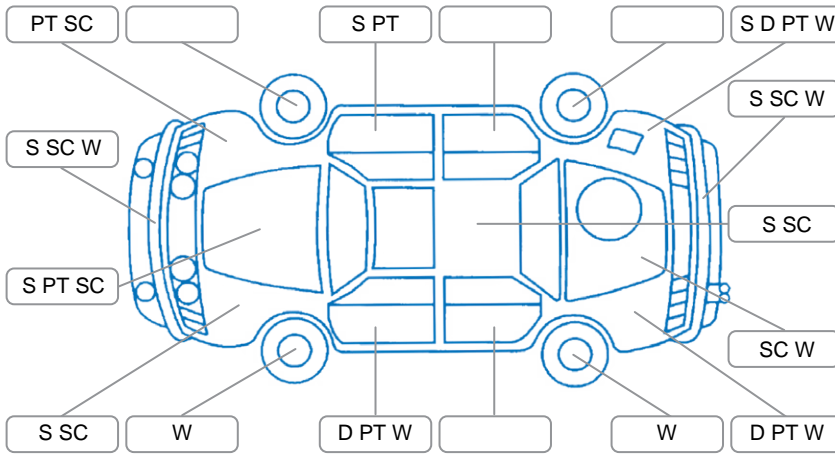

**Key**  
 S = Scratch    R = Rust    C = Crack    \* = Decals    W = Significant scuffs  
 D = Dent    PT = Paint defect    P = Pin dent    SC = Stone Chips

Note: some defects and blemishes may not be displayed in the diagram

### Under Carriage and Under Bonnet Inspection Comments

Underbody surface rust  
 Engine oil leaks  
 Front wheel drive