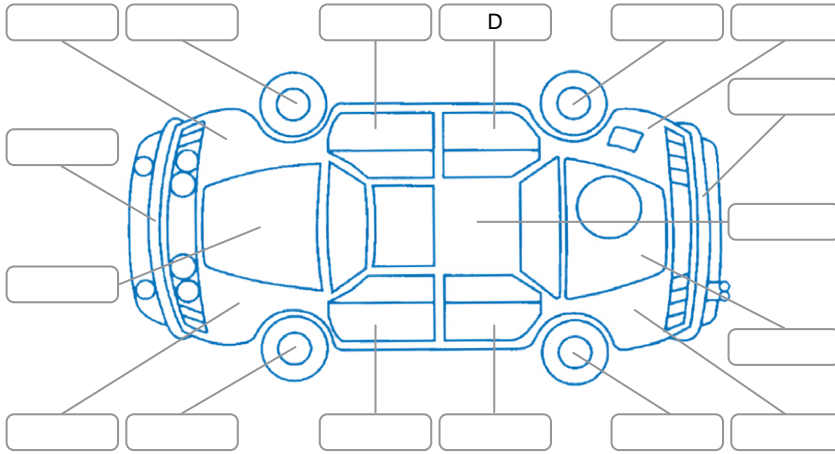

### Key

S = Scratch    R = Rust    C = Crack    \* = Decals    W = Significant scuffs  
 D = Dent    PT = Paint defect    P = Pin dent    SC = Stone Chips

Note: some defects and blemishes may not be displayed in the diagram

### Body Inspection Comments

Charger in the boot.  
 Windscreen Stone chip in bottom-black surround strip (non visual area).

Conditions During Body Inspection    Dry