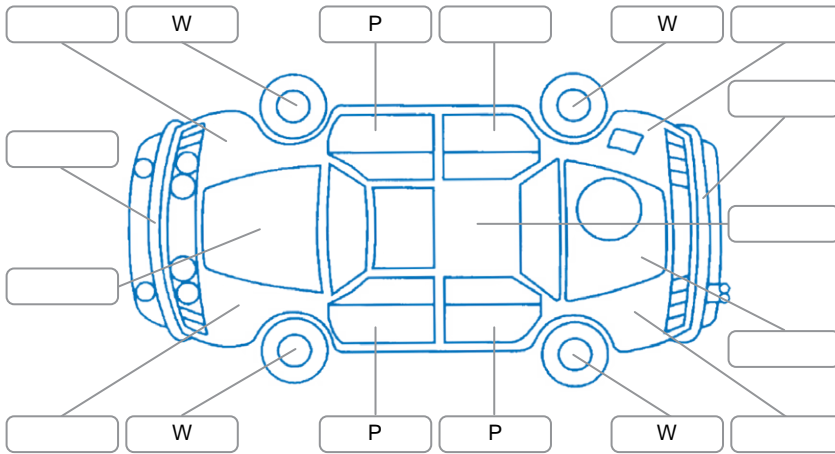

Report ID:	28,179,509	Version:	2
Created:	20 May 2026		

Make:	KIA	Model:	Sorento
Body Style:	SUV	Year:	2022
Rego No.:	PFM793	Rego Expiry:	26 Apr 2026
WoF Expiry:	11 Apr 2027	Odometer:	57,737 Kms
Good No.:	28179509	VIN:	KNARH81GSN5101772
Next Service:	66,000Kms	Service History:	Yes

Key
 S = Scratch R = Rust C = Crack * = Decals W = Significant scuffs
 D = Dent PT = Paint defect P = Pin dent SC = Stone Chips

Note: some defects and blemishes may not be displayed in the diagram

Body Inspection Comments