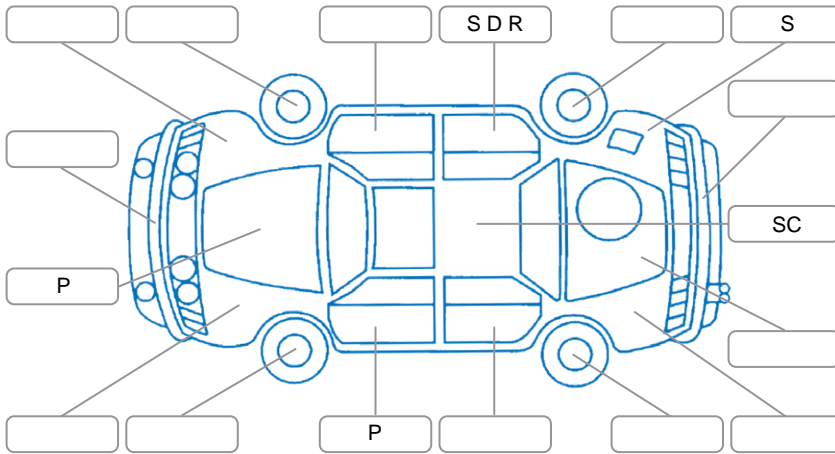

Make:	Mitsubishi	Model:	Triton
Body Style:	Utility	Year:	2021
Rego No.:	NQG515	Rego Expiry:	27 Jul 2026
WoF Expiry:	29 May 2027	Odometer:	90,364 Kms
Good No.:	28179392	VIN:	MMAJLKL10NH000545
Next Service:	100000	Service History:	No

Key
 S = Scratch R = Rust C = Crack * = Decals W = Significant scuffs
 D = Dent PT = Paint defect P = Pin dent SC = Stone Chips

Note: some defects and blemishes may not be displayed in the diagram

Body Inspection Comments

Conditions During Body Inspection

Under Carriage and Under Bonnet Inspection Comments

Interior Comments

Seats:	Good
Carpets:	Good
Panels:	Good
Dashboard:	Good

General Comments

Road Conditions During Test Drive	Dry
Engine Timing Mechanism	Timing Chain
Evidence of Cam Belt Replacement	<input type="checkbox"/> Yes <input type="checkbox"/> No Kms
Inspected by:	Phillip Russel-Waimotu
Published by:	Hayden Douglas
Inspection Date:	17 May 2026