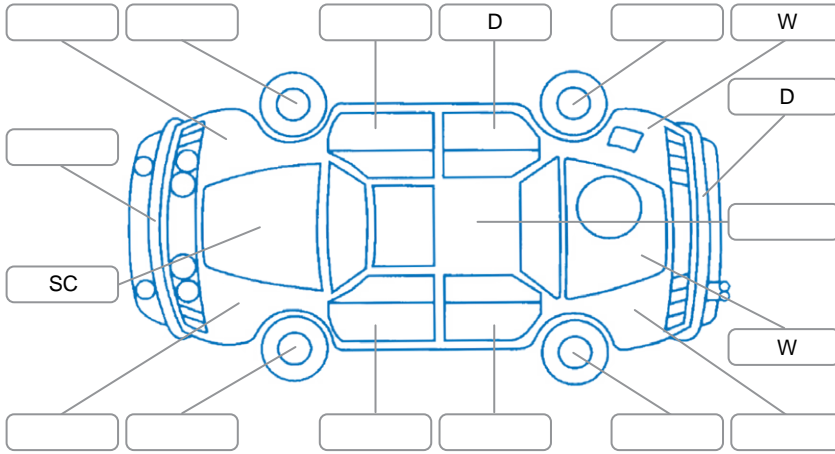

Report ID:	28,179,371	Version:	2
Created:	08 Jun 2026		

Make:	Nissan	Model:	Navara
Body Style:	Utility	Year:	2016
Rego No.:	KDN945	Rego Expiry:	25 Oct 2026
WoF Expiry:	19 Jun 2027	Odometer:	120,825 Kms
Good No.:	28179371	VIN:	MNTCB4D23A0011404
Next Service:	128500	Service History:	No

Key

S = Scratch R = Rust C = Crack * = Decals W = Significant scuffs
 D = Dent PT = Paint defect P = Pin dent SC = Stone Chips

Note: some defects and blemishes may not be displayed in the diagram

Body Inspection Comments

Chrome lifting from mirror surround

Conditions During Body Inspection

Dry

Under Carriage and Under Bonnet Inspection Comments

Interior Comments

Seats: drivers seat worn

Carpets: Good

Panels: Good

Dashboard: Good

General Comments

Road Conditions During Test Drive

Dry

Engine Timing Mechanism

Timing Chain

Evidence of Cam Belt Replacement Yes No Kms

Inspected by: Greg Morgan