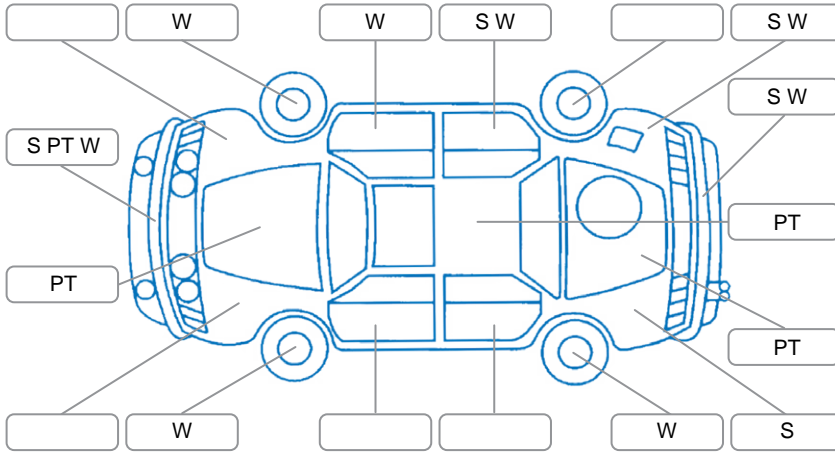

Report ID:	28,179,300	Version:	1
Created:	15 May 2026		

Make:	Mitsubishi	Model:	Outlander
Body Style:	Wagon	Year:	2006
Rego No.:	KUP868	Rego Expiry:	07 Oct 2026
WoF Expiry:	04 Dec 2026	Odometer:	218,526 Kms
Good No.:	28179300	VIN:	7AT0CJ3MX17017406
Next Service:	223788	Service History:	No

Key

S = Scratch R = Rust C = Crack * = Decals W = Significant scuffs
 D = Dent PT = Paint defect P = Pin dent SC = Stone Chips

Note: some defects and blemishes may not be displayed in the diagram

Body Inspection Comments

- Aerial broken
- Windscreen chips
- Front bumper insecure

Conditions During Body Inspection	Dry
-----------------------------------	-----

Under Carriage and Under Bonnet Inspection Comments

Engine oil leaks back of engine