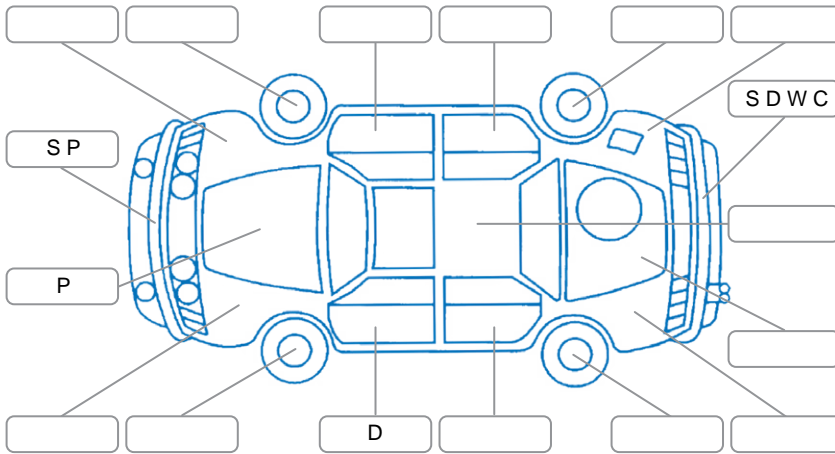

Report ID:	28,179,183	Version:	3
Created:	20 May 2026		

Make:	KIA	Model:	Sorento
Body Style:	SUV	Year:	2021
Rego No.:	NPS7	Rego Expiry:	28 Jun 2026
WoF Expiry:	13 May 2027	Odometer:	193,277 Kms
Good No.:	28179183	VIN:	KNARG81BWM5098876
Next Service:	205,400 kms	Service History:	Yes

**Key**  
 S = Scratch    R = Rust    C = Crack    \* = Decals    W = Significant scuffs  
 D = Dent    PT = Paint defect    P = Pin dent    SC = Stone Chips

Note: some defects and blemishes may not be displayed in the diagram