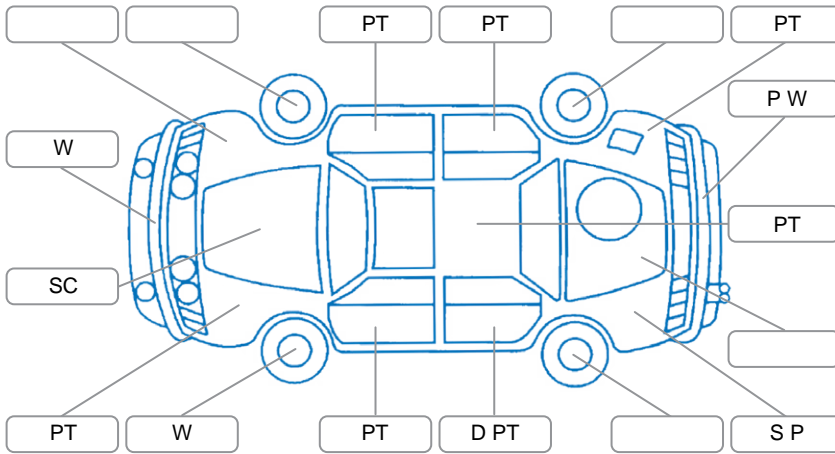

Report ID:	28,179,154	Version:	1
Created:	14 May 2026		

Make:	Toyota	Model:	Kluger
Body Style:	Wagon	Year:	2005
Rego No.:	KGH962	Rego Expiry:	19 Jun 2026
WoF Expiry:	08 Jul 2026	Odometer:	101,309 Kms
Good No.:	28179154	VIN:	7AT0H642X16037809
Next Service:	No Sticker	Service History:	No

Key
 S = Scratch R = Rust C = Crack * = Decals W = Significant scuffs
 D = Dent PT = Paint defect P = Pin dent SC = Stone Chips

Note: some defects and blemishes may not be displayed in the diagram

Body Inspection Comments

Right wing mirror housing paint defect

Conditions During Body Inspection

Dry

Under Carriage and Under Bonnet Inspection Comments

Subframe corrosion

Interior Comments

Seats:	Average
Carpets:	Good
Panels:	Good
Dashboard:	Average