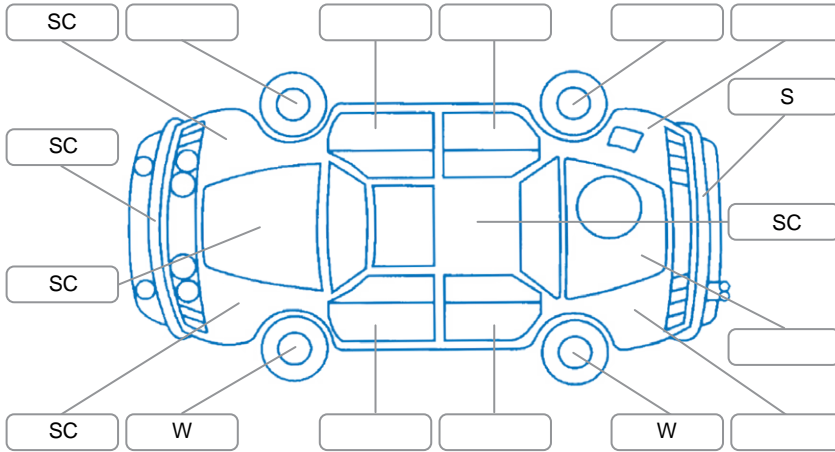

Report ID:	28,179,131	Version:	1
Created:	20 May 2026		

Make:	Holden	Model:	Captiva 7
Body Style:	SUV	Year:	2018
Rego No.:	LJQ925	Rego Expiry:	27 Jul 2026
WoF Expiry:	26 Feb 2027	Odometer:	120,271 Kms
Good No.:	28179131	VIN:	KL3CA26U9JB039470
Next Service:	130248	Service History:	No

Key

S = Scratch R = Rust C = Crack * = Decals W = Significant scuffs
 D = Dent PT = Paint defect P = Pin dent SC = Stone Chips

Note: some defects and blemishes may not be displayed in the diagram

Body Inspection Comments

Conditions During Body Inspection: Dry

Under Carriage and Under Bonnet Inspection Comments

Front wheel drive

Interior Comments

Seats:	Good
Carpets:	Good
Panels:	Good
Dashboard:	Good

General Comments

Drives well