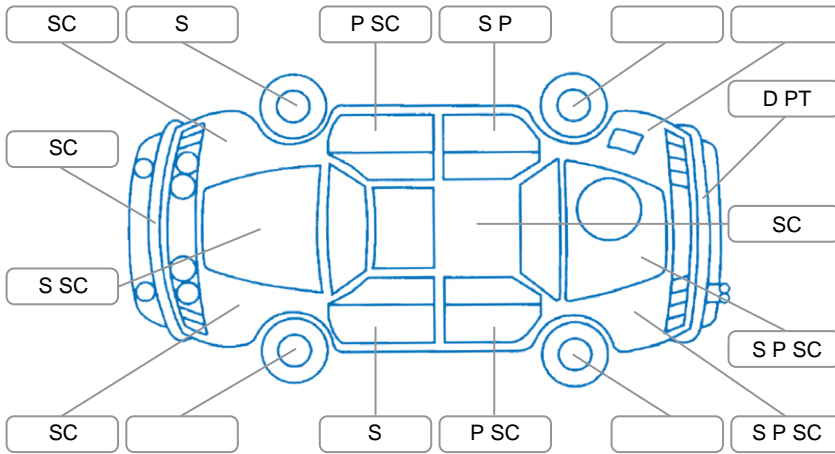

Report ID:	28,179,079	Version:	1
Created:	12 May 2026		

Make:	Toyota	Model:	Hilux
Body Style:	Utility	Year:	2021
Rego No.:	NHT723	Rego Expiry:	23 Jun 2026
WoF Expiry:	05 Jun 2026	Odometer:	171,931 Kms
Good No.:	28179079	VIN:	MR0BA3CD000034737
Next Service:	178,000 Kms	Service History:	No

Key
 S = Scratch R = Rust C = Crack * = Decals W = Significant scuffs
 D = Dent PT = Paint defect P = Pin dent SC = Stone Chips

Note: some defects and blemishes may not be displayed in the diagram

Body Inspection Comments

- FR sill step plate worn.
- LH taillight cracked.
- Stonechips in windscreen.
- Front tyres wearing on inside edge.

Conditions During Body Inspection

Under Carriage and Under Bonnet Inspection Comments