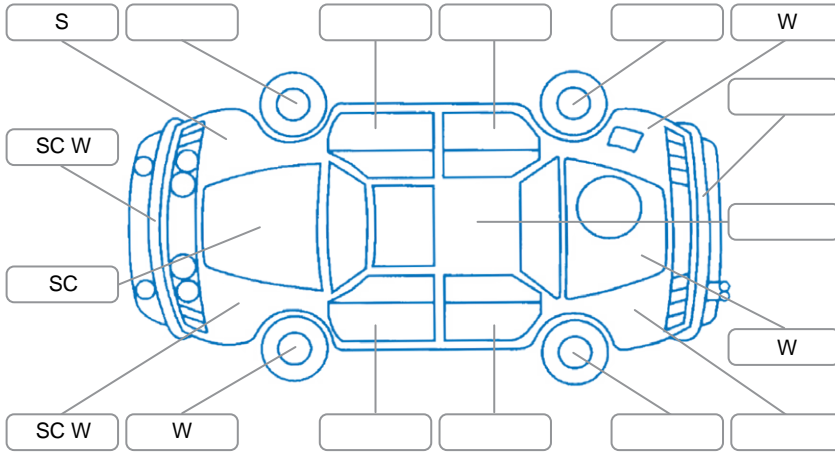

Report ID:	28,179,033	Version:	2
Created:	13 May 2026		

Make:	Holden	Model:	Cruze
Body Style:	Sedan	Year:	2013
Rego No.:	RTJ647	Rego Expiry:	18 Oct 2026
WoF Expiry:	25 Jun 2026	Odometer:	89,400 Kms
Good No.:	28179033	VIN:	6G1PD5E50DL822642
Next Service:	102,600km	Service History:	Yes

Key

S = Scratch R = Rust C = Crack * = Decals W = Significant scuffs
 D = Dent PT = Paint defect P = Pin dent SC = Stone Chips

Note: some defects and blemishes may not be displayed in the diagram

Body Inspection Comments

Windscreen stone chips

Conditions During Body Inspection

Dry

Under Carriage and Under Bonnet Inspection Comments

Underbody surface rust
 Front wheel drive

Interior Comments

Seats:	Good
Carpets:	Good
Panels:	Good
Dashboard:	Good