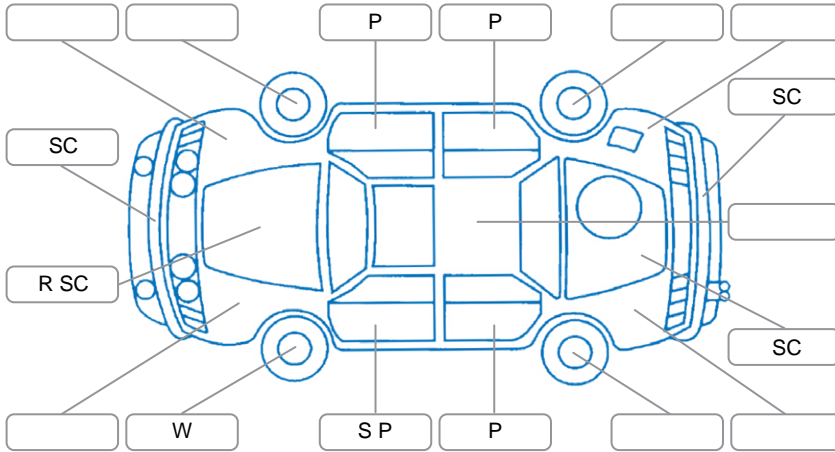

Report ID:	28,178,952	Version:	4
Created:	27 May 2026		

Make:	Mitsubishi	Model:	Eclipse Cross
Body Style:	SUV	Year:	2023
Rego No.:	PUM981	Rego Expiry:	13 Feb 2027
WoF Expiry:	10 Apr 2027	Odometer:	77,172 Kms
Good No.:	28178952	VIN:	JMFXDGL3WPZ000786
Next Service:	90,731km	Service History:	Yes

Key

S = Scratch R = Rust C = Crack * = Decals W = Significant scuffs
 D = Dent PT = Paint defect P = Pin dent SC = Stone Chips

Note: some defects and blemishes may not be displayed in the diagram

Body Inspection Comments

Windscreen stone chip.

Conditions During Body Inspection

Dry

Under Carriage and Under Bonnet Inspection Comments

4WD

Left front tyre starting to edge wear.

Interior Comments

Seats: Good

Carpets: Good

Panels: Good

Dashboard: Good

General Comments

Road Conditions During Test Drive

Dry

Engine Timing Mechanism

Timing Chain