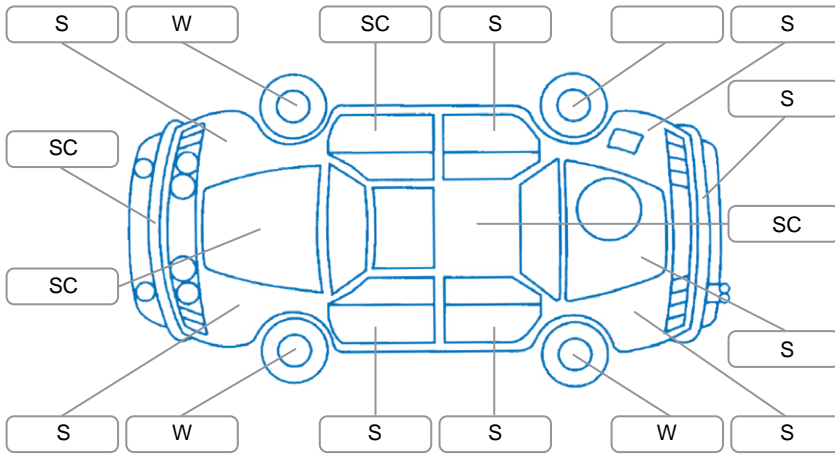

Report ID:	28,178,812	Version:	2
Created:	14 May 2026		

Make:	Mitsubishi	Model:	Outlander
Body Style:	SUV	Year:	2007
Rego No.:	EFA413	Rego Expiry:	13 Nov 2026
WoF Expiry:	14 Nov 2026	Odometer:	263,050 Kms
Good No.:	28178812	VIN:	JMFXTCW5W8Z000244
Next Service:	263500	Service History:	No

Key

S = Scratch R = Rust C = Crack * = Decals W = Significant scuffs
 D = Dent PT = Paint defect P = Pin dent SC = Stone Chips

Note: some defects and blemishes may not be displayed in the diagram

Body Inspection Comments

Left rear tyre below 1.5mm tread
 Left front tyre 1.5mm tread

Conditions During Body Inspection	Dry
-----------------------------------	-----

Under Carriage and Under Bonnet Inspection Comments

Four wheel drive
 Oil leak
 Small coolant leak around the radiator cap area
 Under tray cover damaged