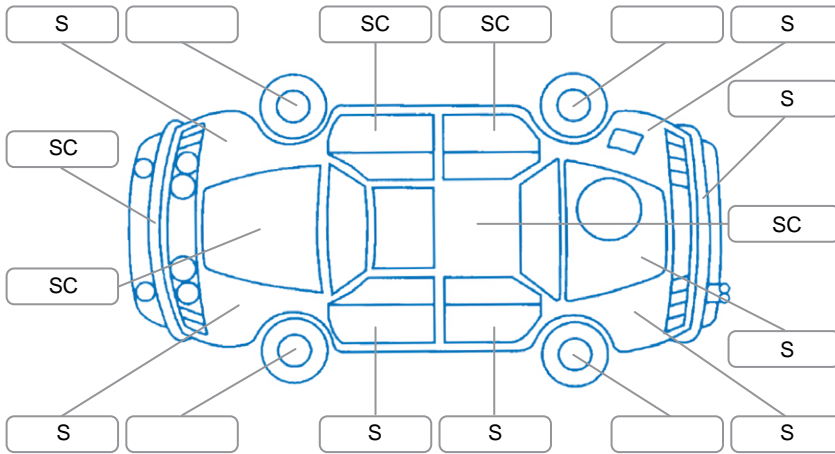

Report ID:	28,178,722	Version:	1
Created:	22 May 2026		

Make:	Nissan	Model:	Qashqai
Body Style:	SUV	Year:	2020
Rego No.:	MSM31	Rego Expiry:	27 May 2026
WoF Expiry:	05 Jun 2027	Odometer:	121,385 Kms
Good No.:	28178722	VIN:	SJNFBAJ11A2734619
Next Service:	131400	Service History:	Yes

**Key**  
 S = Scratch    R = Rust    C = Crack    \* = Decals    W = Significant scuffs  
 D = Dent    PT = Paint defect    P = Pin dent    SC = Stone Chips

Note: some defects and blemishes may not be displayed in the diagram