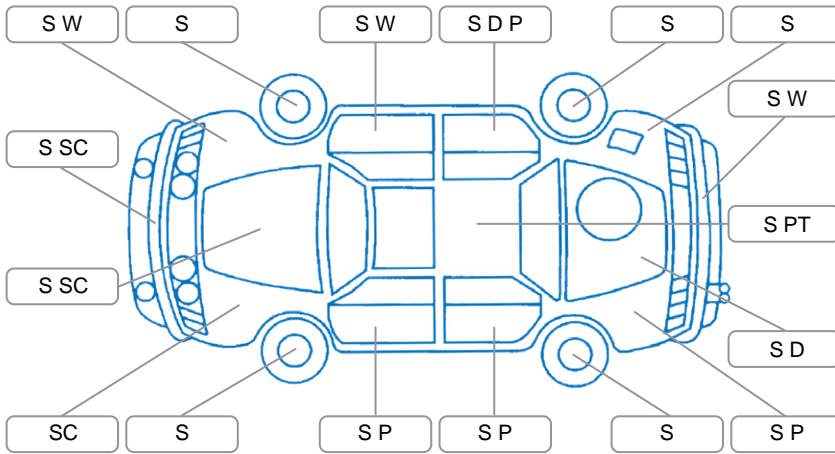

Report ID:	28,178,693	Version:	1
Created:	12 Jun 2026		

Make:	KIA	Model:	Cerato
Body Style:	Sedan	Year:	2010
Rego No.:	FPM559	Rego Expiry:	14 Jun 2026
WoF Expiry:	19 Jun 2026	Odometer:	246,482 Kms
Good No.:	28178693	VIN:	KNAFW412MA5255027
Next Service:	256,500km's	Service History:	Yes

Key
 S = Scratch R = Rust C = Crack * = Decals W = Significant scuffs
 D = Dent PT = Paint defect P = Pin dent SC = Stone Chips

Note: some defects and blemishes may not be displayed in the diagram

Body Inspection Comments

Conditions During Body Inspection: Wet

Under Carriage and Under Bonnet Inspection Comments

Oil leak from engine.

Interior Comments

Seats:	Good
Carpets:	Good
Panels:	Good
Dashboard:	Good

General Comments

Road Conditions During Test Drive	Dry	
Engine Timing Mechanism	Timing Chain	
Evidence of Cam Belt Replacement	<input type="checkbox"/> Yes <input type="checkbox"/> No	Kms
Inspected by:	Jason Young	
Published by:	Sara Haggerty	
Inspection Date:	12 Jun 2026	