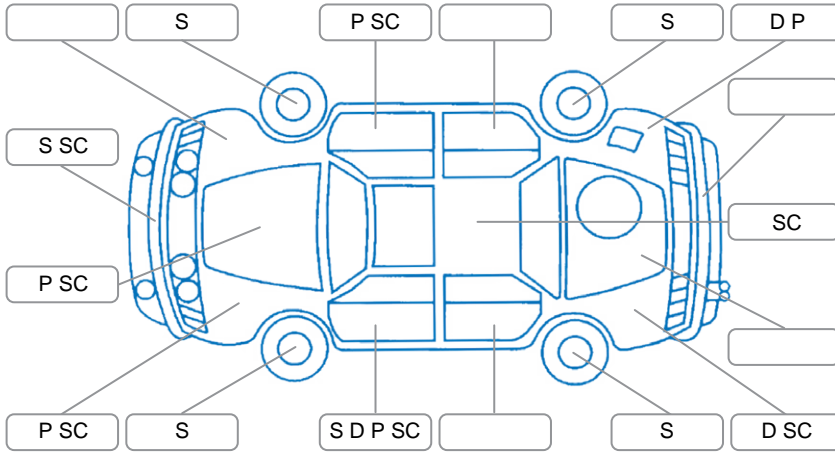

Report ID:	28,178,686	Version:	2
Created:	12 May 2026		

Make:	Toyota	Model:	86
Body Style:	Sports Car	Year:	2012
Rego No.:	QHZ314	Rego Expiry:	17 Nov 2026
WoF Expiry:	11 Nov 2026	Odometer:	140,913 Kms
Good No.:	28178686	VIN:	7AT0H65RX23022570
Next Service:	Unknown	Service History:	No

Key

S = Scratch R = Rust C = Crack * = Decals W = Significant scuffs
 D = Dent PT = Paint defect P = Pin dent SC = Stone Chips

Note: some defects and blemishes may not be displayed in the diagram

Body Inspection Comments

Stonechip in windscreen.
 Tyre repair kit instead of spare wheel.

Conditions During Body Inspection

Under Carriage and Under Bonnet Inspection Comments

Interior Comments

Seats:	Good
Carpets:	Good
Panels:	Good
Dashboard:	Good