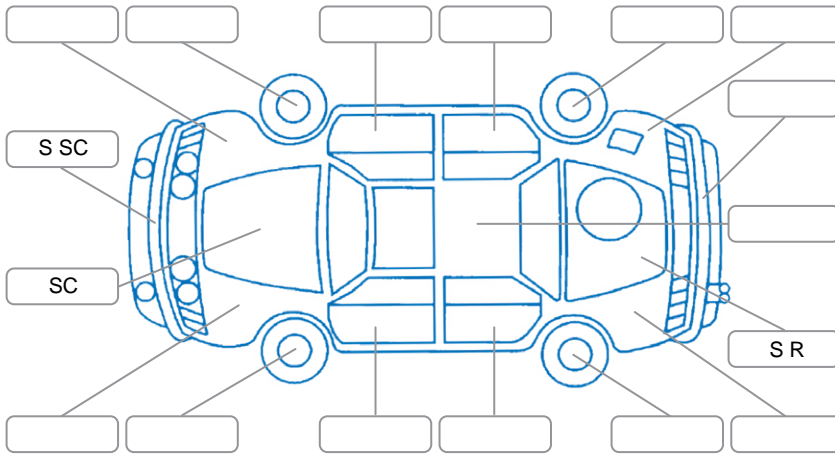

Report ID:	28,178,588	Version:	1
Created:	13 May 2026		

Make:	Holden	Model:	Colorado
Body Style:	Utility	Year:	2010
Rego No.:	RNQ205	Rego Expiry:	07 Jul 2026
WoF Expiry:	18 May 2027	Odometer:	267,435 Kms
Good No.:	28178588	VIN:	MMMTFS85HAH524841
Next Service:	277000	Service History:	No

Key
 S = Scratch R = Rust C = Crack * = Decals W = Significant scuffs
 D = Dent PT = Paint defect P = Pin dent SC = Stone Chips

Note: some defects and blemishes may not be displayed in the diagram

Body Inspection Comments