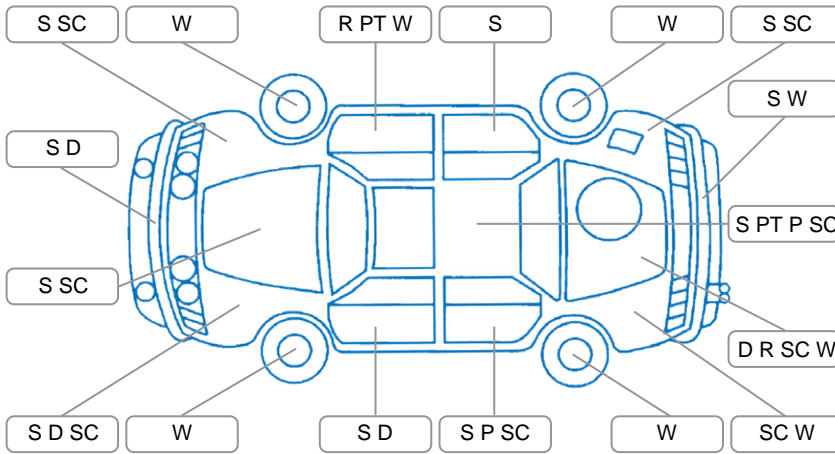

Report ID:	28,178,557	Version:	1
Created:	05 Jun 2026		

Make:	Toyota	Model:	Hiace
Body Style:	Minibus	Year:	2014
Rego No.:	HFU226	Rego Expiry:	10 Nov 2026
WoF Expiry:	08 May 2027	Odometer:	123,347 Kms
Good No.:	28178557	VIN:	JTFST22P500018751
Next Service:	131,400 Kms	Service History:	Yes

### Key

S = Scratch    R = Rust    C = Crack    \* = Decals    W = Significant scuffs  
 D = Dent    PT = Paint defect    P = Pin dent    SC = Stone Chips

Note: some defects and blemishes may not be displayed in the diagram

### Body Inspection Comments

Right front hub cap missing, right rear hub cap damaged

Conditions During Body Inspection

Dry